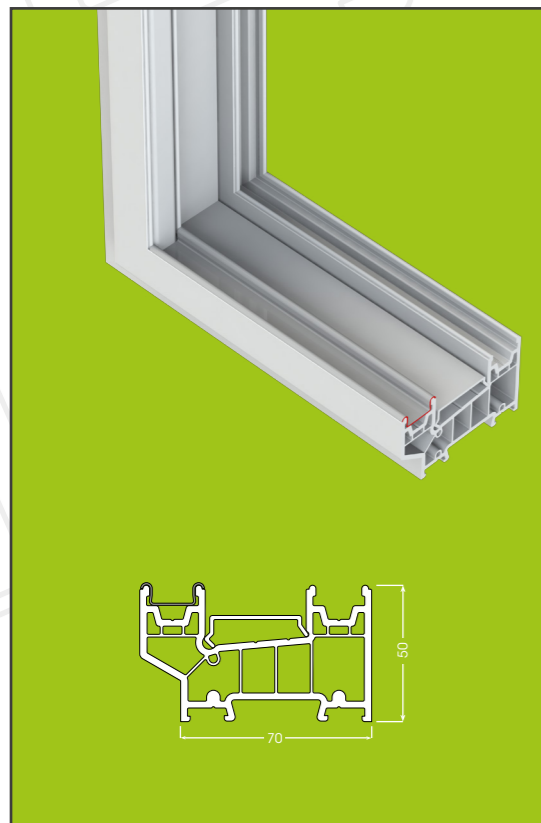

# Liniar ModLok™ Patio Threshold Options

Part  
M

**Frame**

Product code

LPD081

Threshold Height

50mm

**Frame & Cill**

Product code

LPD081 & Cill

Threshold Height

80mm (inc. cill)

**Low Threshold**

Product code

LPD282T

Threshold Height

30mm

**Cill Mounted Low Threshold**

Product code

LPD282T & Cill

Threshold Height

60mm (inc. cill)

**Low Threshold**

Product code

LPD281T

Threshold Height

25mm high