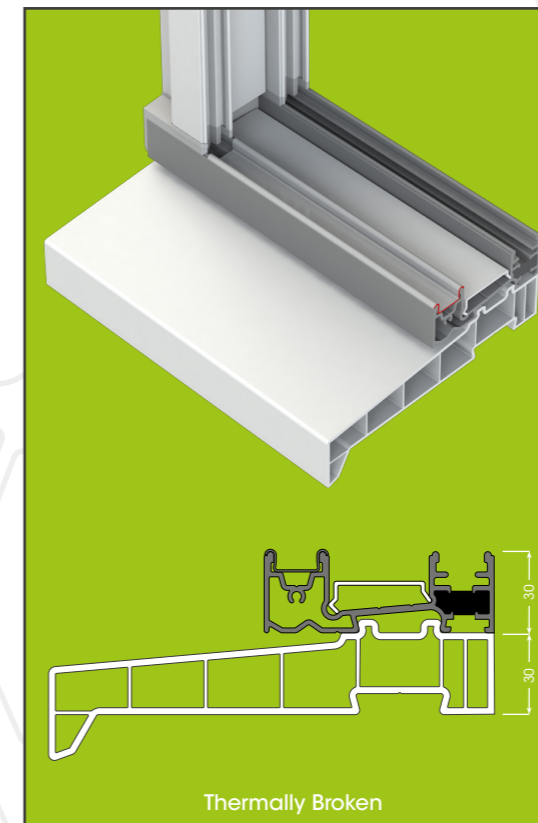

Product code

LPD081 & Cill

Threshold Height

80mm (inc. cill)

**Low Threshold**

Product code

LPD282T

Threshold Height

30mm

**Cill Mounted Low Threshold**

Product code

LPD282T & Cill

Threshold Height

60mm (inc. cill)

**Low Threshold**

Product code

LPD281T

Threshold Height

25mm high