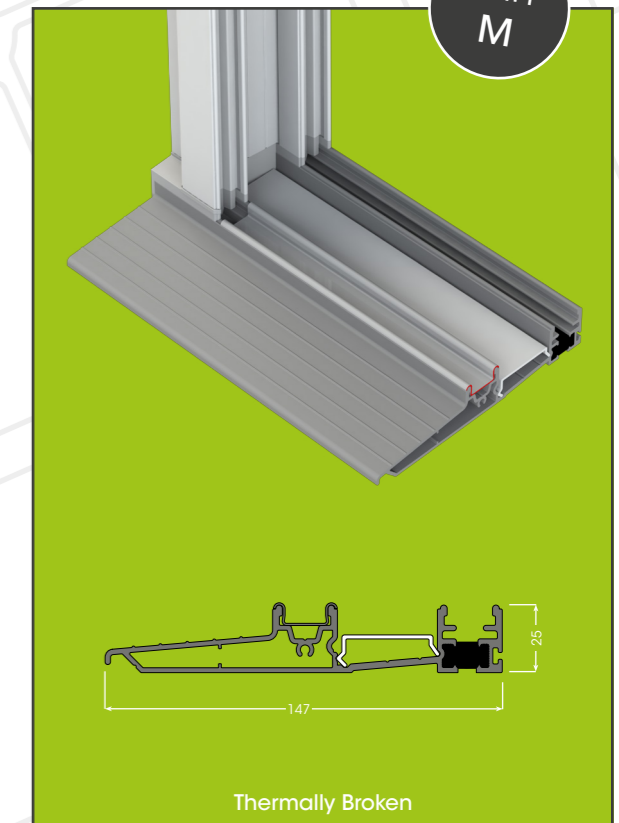

30mm

**Cill Mounted Low Threshold**

Product code

LPD282T & Cill

Threshold Height

60mm (inc. cill)

**Low Threshold**

Product code

LPD281T

Threshold Height

25mm high