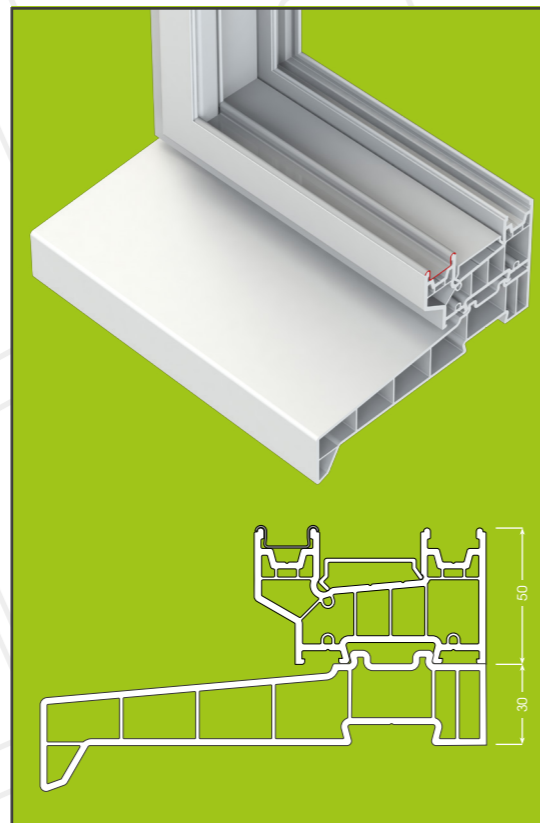

# Liniar ModLok™ Patio Threshold Options

Part  
M

**Frame**

Product code

LPD081

Threshold Height

50mm

**Frame & Cill**

Product code

LPD081 & Cill

Threshold Height

80mm (inc. cill)

**Low Threshold**

Product code

LPD282T

Threshold Height

30mm

**Cill Mounted Low Threshold**

Product code

LPD282T & Cill

Threshold Height

60mm (inc. cill)

**Low Threshold**

Product code

LPD281T

Threshold Height

25mm high