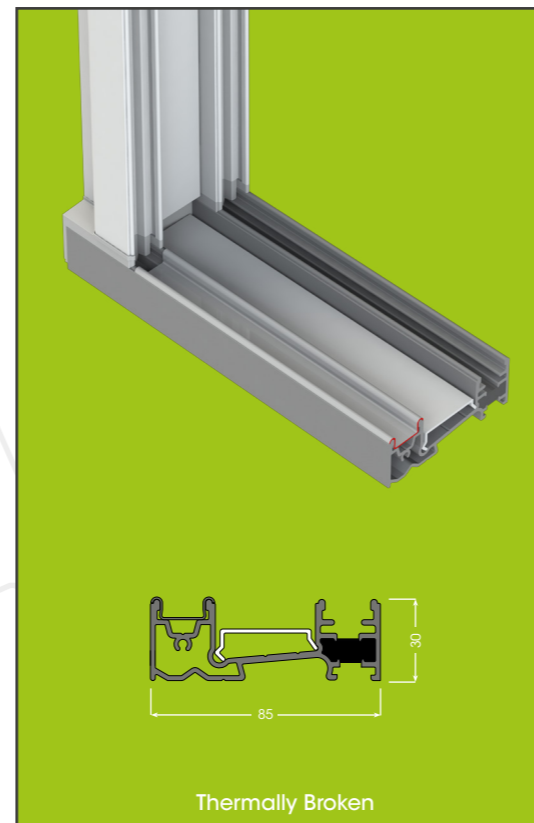

# Liniar ModLok™ Patio Threshold Options

Part  
M

**Frame**

Product code

LPD081

Threshold Height

50mm

**Frame & Cill**

Product code

LPD081 & Cill

Threshold Height

80mm (inc. cill)

**Low Threshold**

Product code

LPD282T

Threshold Height

30mm

**Cill Mounted Low Threshold**

Product code

LPD282T & Cill

Threshold Height

60mm (inc. cill)

**Low Threshold**

Product code