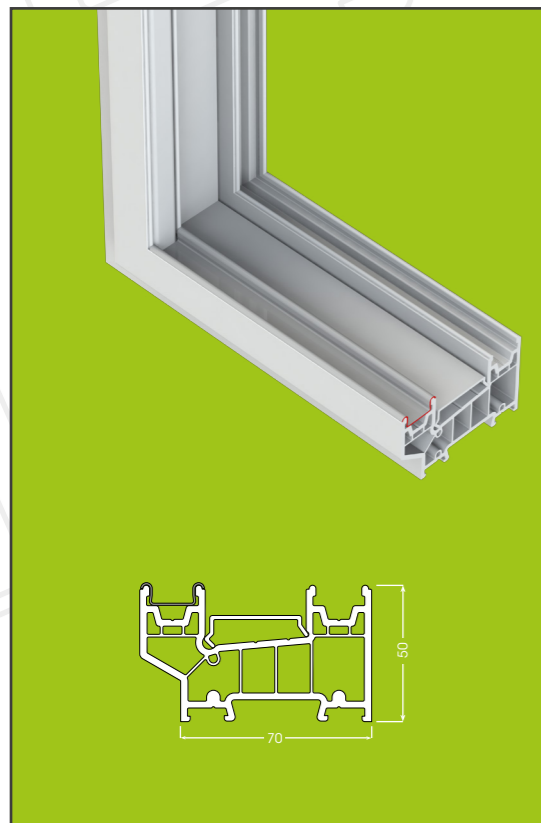

# Liniar ModLok™ Patio Threshold Options

Part M

Frame

Product code

LPD081

Threshold Height

50mm

Frame & Cill

Product code

LPD081 & Cill

Threshold Height

80mm (inc. cill)

Low Threshold

Product code

LPD282T

Threshold Height

30mm

Cill Mounted Low Threshold

Product code

LPD282T & Cill

Threshold Height

60mm (inc. cill)

Low Threshold

Product code

LPD281T

Threshold Height

25mm high