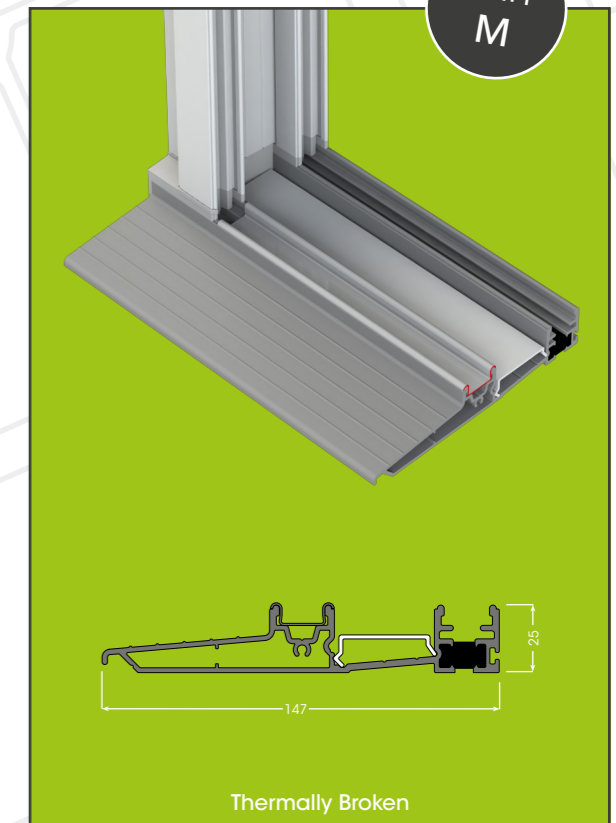

30mm

Cill Mounted Low Threshold

Product code

LPD282T & Cill

Threshold Height

60mm (inc. cill)

Low Threshold

Product code

LPD281T

Threshold Height

25mm high