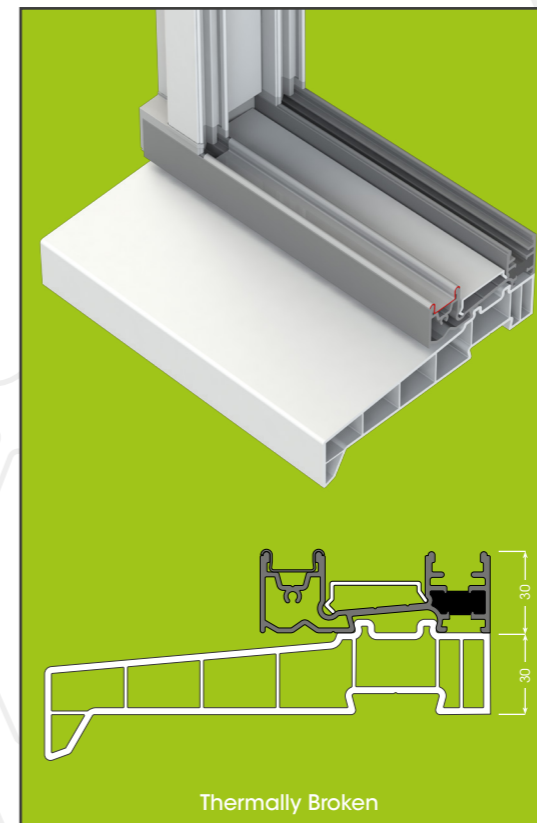

Product code

LPD081 & Cill

Threshold Height

80mm (inc. cill)

Low Threshold

Product code

LPD282T

Threshold Height

30mm

Cill Mounted Low Threshold

Product code

LPD282T & Cill

Threshold Height

60mm (inc. cill)

Low Threshold

Product code

LPD281T

Threshold Height

25mm high