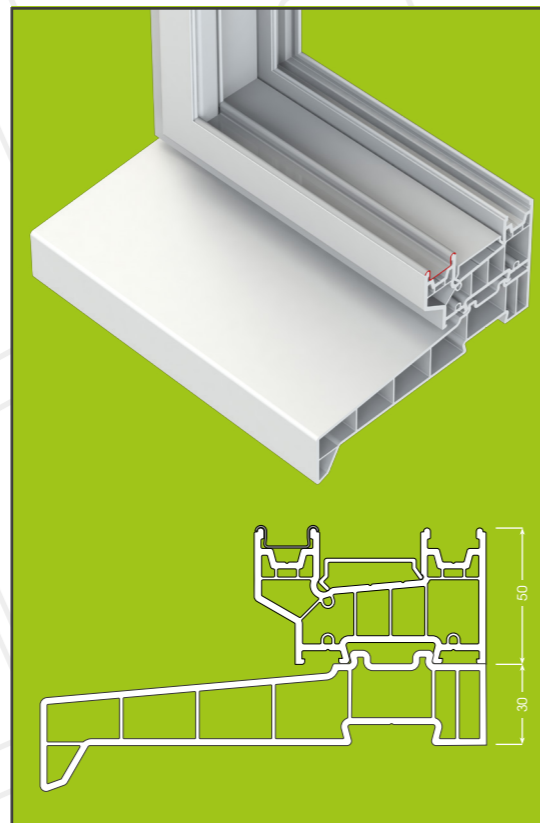

# Liniar ModLok™ Patio Threshold Options

Part M

Frame

Product code

LPD081

Threshold Height

50mm

Frame & Cill

Product code

LPD081 & Cill

Threshold Height

80mm (inc. cill)

Low Threshold

Product code

LPD282T

Threshold Height

30mm

Cill Mounted Low Threshold

Product code

LPD282T & Cill

Threshold Height

60mm (inc. cill)

Low Threshold

Product code

LPD281T

Threshold Height

25mm high