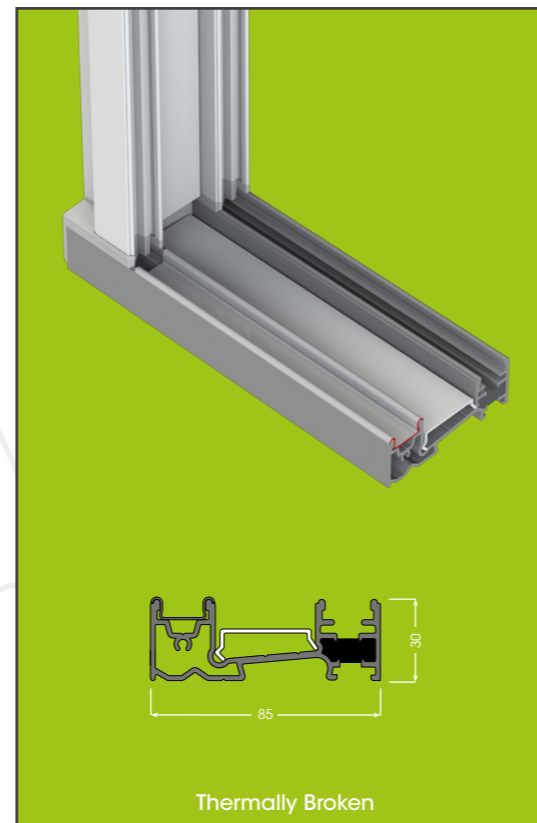

# Liniar ModLok™ Patio Threshold Options

Part M

Frame

Product code

LPD081

Threshold Height

50mm

Frame & Cill

Product code

LPD081 & Cill

Threshold Height

80mm (inc. cill)

Low Threshold

Product code

LPD282T

Threshold Height

30mm

Cill Mounted Low Threshold

Product code

LPD282T & Cill

Threshold Height

60mm (inc. cill)

Low Threshold

Product code