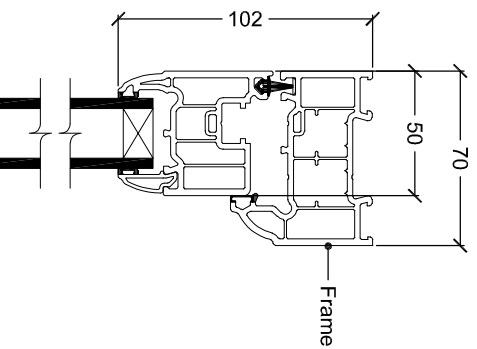

What is the difference between Original Flush Sash & Resurgence?

Original Flush Sash

70mm frame
50mm sash
Single rebated weather seal
Visible gaskets from the exterior
Visible areas when window is open ARE NOT foiled
Sculptured suite